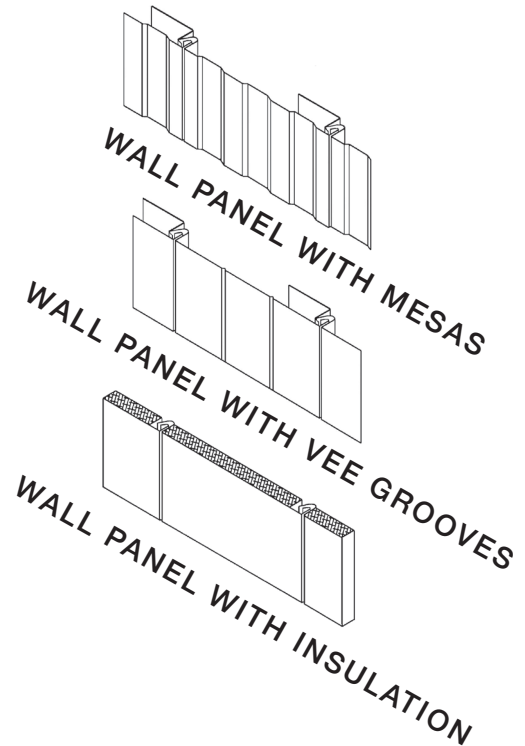

OVERVIEW & FEATURES

Garland's R-Mer Wall-Pan systems are engineered for strength and longevity, and designed for the beauty of smooth consistency. The systems are available in a wide range of colors and gauges and are custom-formed by talented metal craftsmen to suit the unique design and performance requirements of each and every project.

PANEL PROFILES

Panel Clip
22 gauge Galvanized Steel
22 gauge Stainless Steel

Factory Sealant

STANDARD ASSEMBLIES

DESIGN CHARACTERISTICS

- 1 ½” deep panel seam for strength and weather resistance
- Available in 22 and 24 gauge G-90 Galvanized steel, and 0.040” aluminum in all standard colors
- Also available in zinc and copper
- Stucco embossed finish available
- Standard panel coverage is 11 3/4”
- Height of panel can go up to 25’
- Concealed panel clips accommodate thermal movement
- Simple one-step installation
- Great for parapet walls, mansards, penthouses, and other wall applications
- Used over solid substrates or hat channels
- 10-year watertight warranty available in some configurations
- Factory installed sealant in panel leg