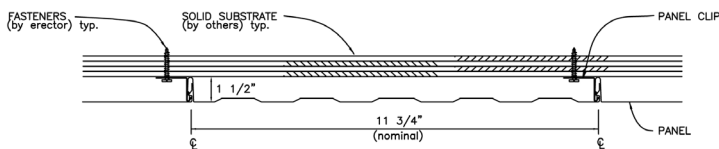

PANEL PROFILES

Panel Clip
22 gauge Galvanized Steel
22 gauge Stainless Steel

Factory Sealant

STANDARD ASSEMBLIES

DESIGN CHARACTERISTICS

- 1 ½” deep panel seam for strength and weather resistance
- Available in 22 and 24 gauge G-90 Galvanized steel, and 0.040” aluminum in all standard colors
- Also available in zinc and copper
- Stucco embossed finish available
- Standard panel coverage is 11 3/4”
- Height of panel can go up to 25’
- Concealed panel clips accommodate thermal movement
- Simple one-step installation
- Great for parapet walls, mansards, penthouses, and other wall applications
- Used over solid substrates or hat channels
- 10-year watertight warranty available in some configurations
- Factory installed sealant in panel leg