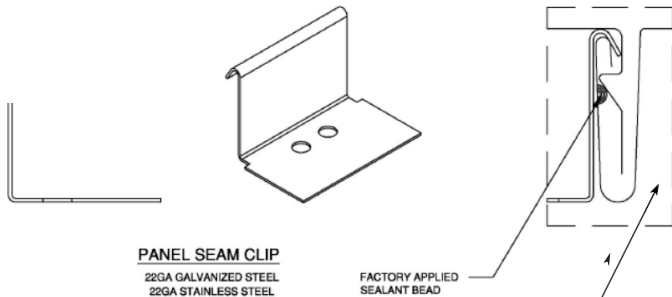

PANEL PROFILES

Panel Clip
22 gauge Galvanized Steel
22 gauge Stainless Steel

Factory Sealant

STANDARD ASSEMBLIES

DESIGN CHARACTERISTICS

- 1 ½” deep panel seam for strength and weather resistance
- Available in 22 and 24 gauge G-90 Galvanized steel, and 0.040” aluminum in all standard colors
- Also available in zinc and copper
- Stucco embossed finish available
- Standard panel coverage is 11 3/4”
- Height of panel can go up to 25’
- Concealed panel clips accommodate thermal movement
- Simple one-step installation
- Great for parapet walls, mansards, penthouses, and other wall applications
- Used over solid substrates or hat channels
- 10-year watertight warranty available in some configurations
- Factory installed sealant in panel leg