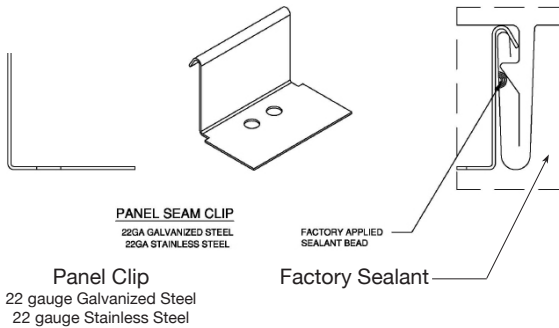

R-Mer® Wall-Pan

OVERVIEW & FEATURES

Garland's R-Mer Wall-Pan systems are engineered for strength and longevity, and designed for the beauty of smooth consistency. The systems are available in a wide range of colors and gauges and are custom-formed by talented metal craftsmen to suit the unique design and performance requirements of each and every project.

STANDARD ASSEMBLIES

PANEL PROFILES