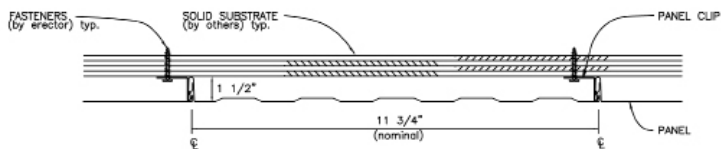

R-Mer® Wall-Pan

OVERVIEW & FEATURES

Garland's R-Mer Wall-Pan systems are engineered for strength and longevity, and designed for the beauty of smooth consistency. The systems are available in a wide range of colors and gauges and are custom-formed by talented metal craftsmen to suit the unique design and performance requirements of each and every project.

STANDARD ASSEMBLIES

PANEL PROFILES