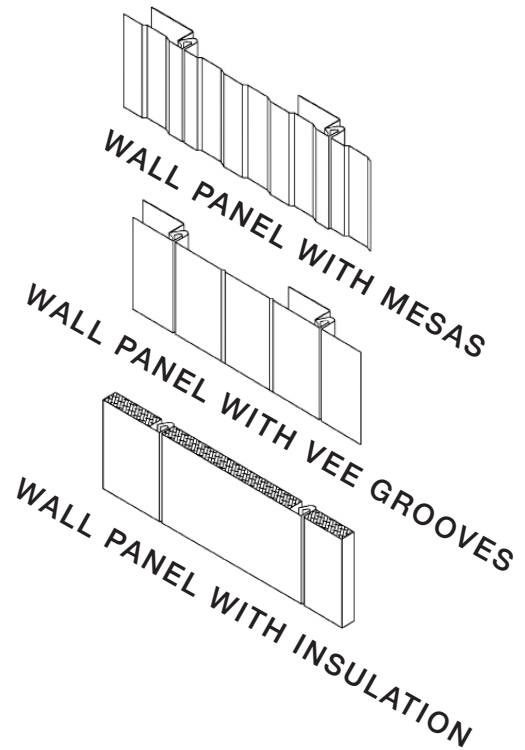

R-Mer® Wall-Pan

OVERVIEW & FEATURES

Garland's R-Mer Wall-Pan systems are engineered for strength and longevity, and designed for the beauty of smooth consistency. The systems are available in a wide range of colors and gauges and are custom-formed by talented metal craftsmen to suit the unique design and performance requirements of each and every project.

STANDARD ASSEMBLIES

PANEL PROFILES